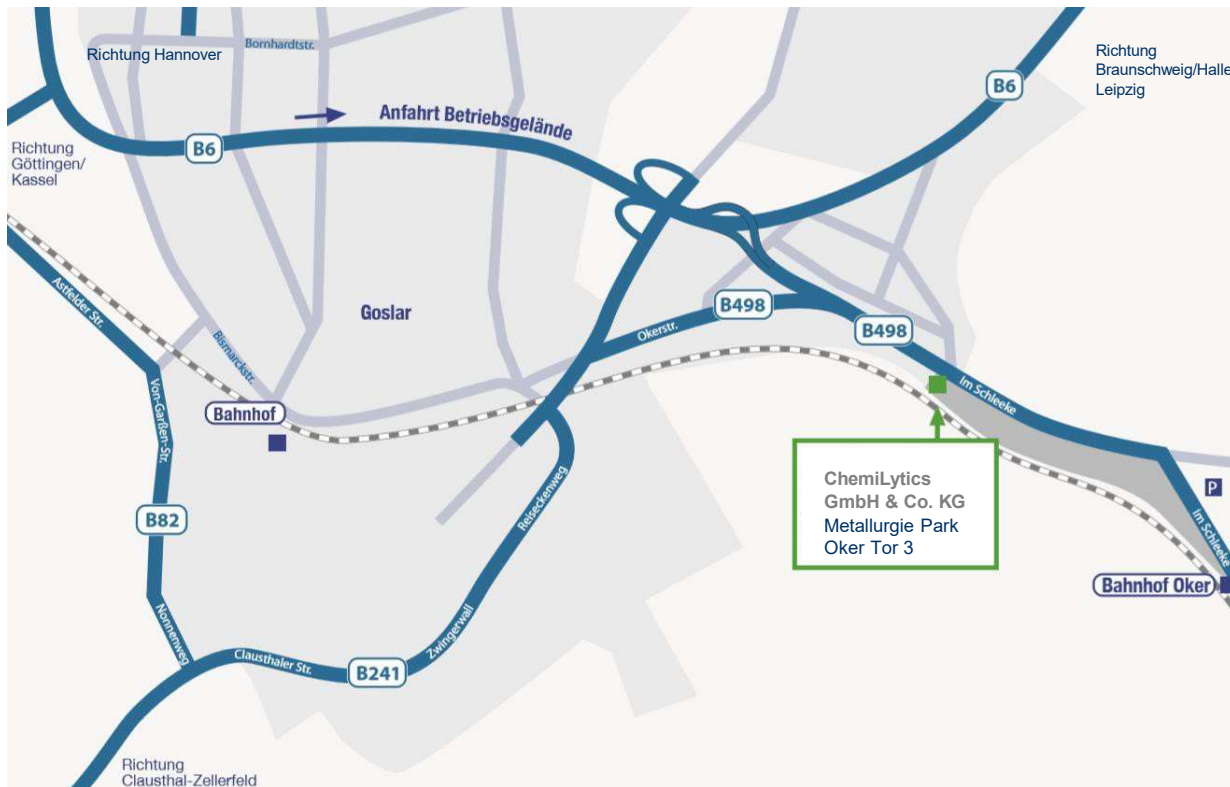

Overview Map ChemiLytics GmbH & Co. KG

Contact Sales

Tetyana Dakal

services@ChemiLytics.com

+49 5321 751 51515

Road map

Approach via the A7 motorway coming from Hanover: Leave the A7 at junction 63 Salzgitter/Goslar and continue on the B6 in the direction of Goslar. In Goslar continue along the B6 until the exit signposted Goslar-Oker/Altenau. Turn off right there onto the B498 (Im Schleeke) and continue along the road for approx. 1 km. Please register at the reception of Metallurgie Park Oker (Gate 3).

Approach via the A7 motorway coming from Kassel:

Leave the A7 at junction 66 Rhüden and continue on the B82 in the direction of Goslar. At the entrance to Goslar, turn of left onto the link road to the B6 and continue along the B6 in the direction of Bad Harzburg/Braunschweig until the exit signposted Goslar-Oker/Altenau. Turn off right onto the B498 (Im Schleeke) and continue along the road for approx. 1 km. Please register at the reception of Metallurgie Park Oker (Gate 3).

Detail Map ChemiLytics GmbH & Co. KG

Contact Sales

Tetyana Dakal

services@ChemiLytics.com

+49 5321 751 51515

Road map

Approach via the A7 motorway coming from Hanover:

Leave the A7 at junction 63 Salzgitter/Goslar and continue on the B6 in the direction of Goslar. In Goslar continue along the B6 until the exit signposted Goslar-Oker/Altenau. Turn off right there onto the B498 (Im Schleeke) and continue along the road for approx. 1 km. Please register at the reception of Metallurgie Park Oker (Gate 3).