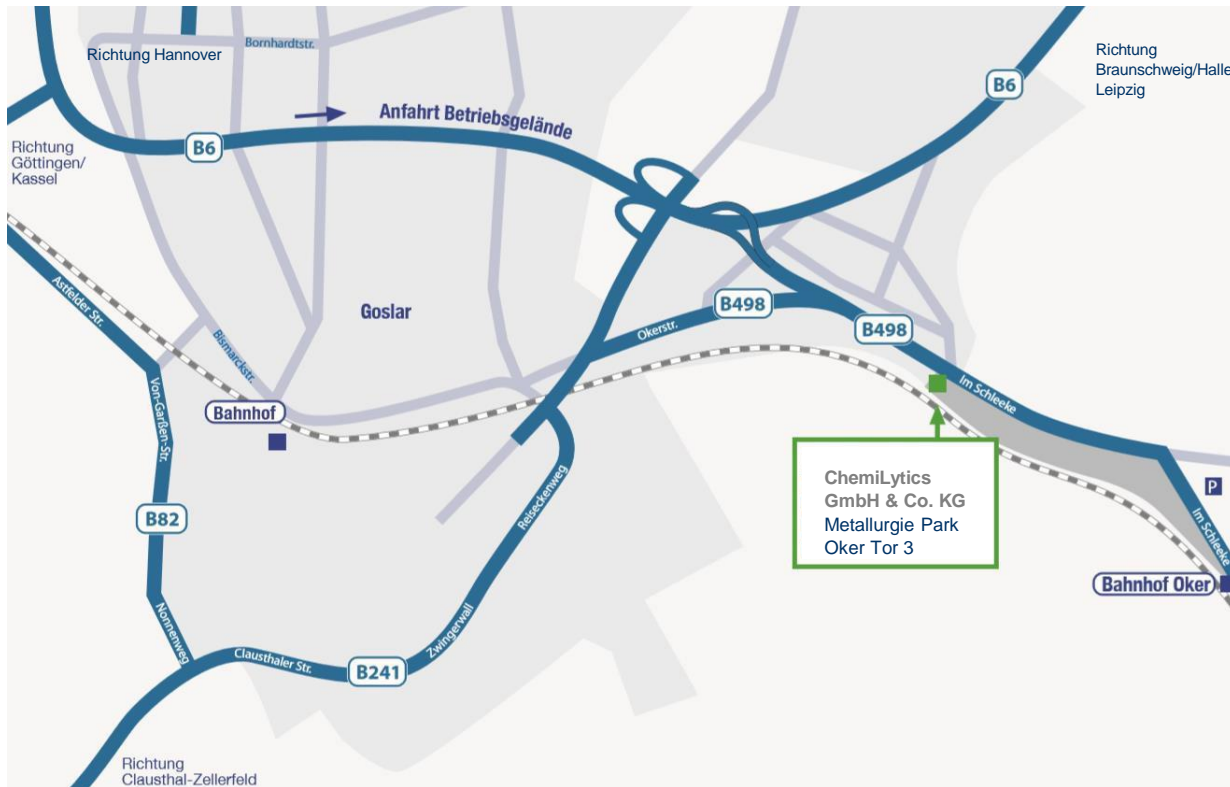

Detail Map ChemiLytics GmbH & Co. KG